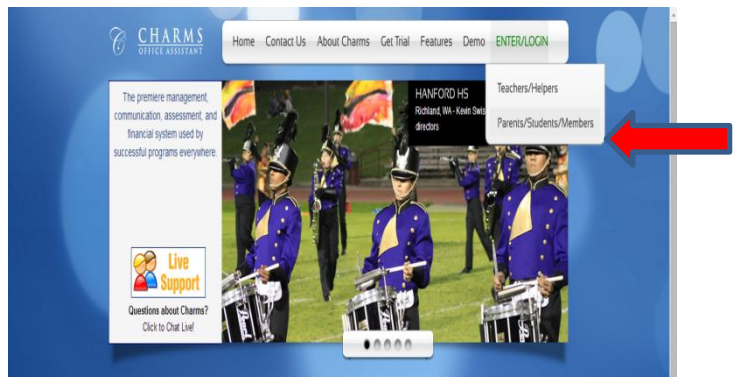

Go to www.charmsoffice.com
Click on Enter/Login
Click on Parents/Students/Members

Enter your school code
huntsvillehsb
Click on Enter Charms

If this is the first time you have logged in to Charms, your password is your student's school ID number.