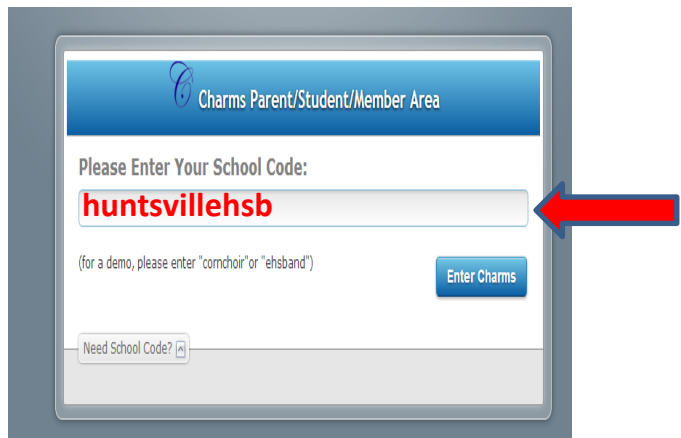

Go to www.charmsoffice.com
Click on Enter/Login
Click on Parents/Students/Members

Enter your school code
huntsvillehsb
Click on Enter Charms

If this is the first time you have logged in to Charms, your password is your student's school ID number.