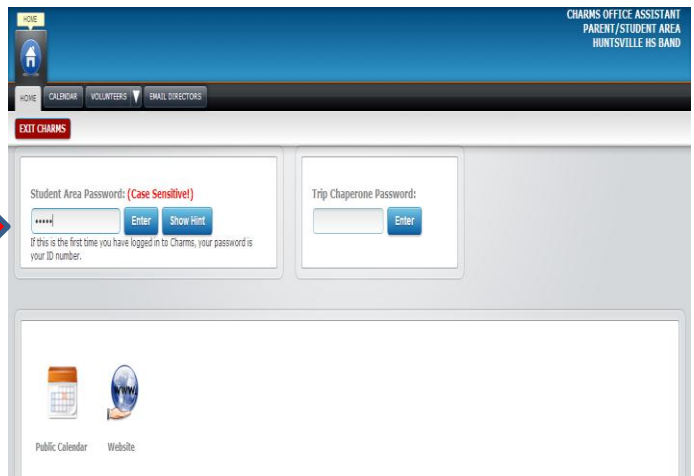

If this is the first time you have logged in to Charms, your password is your student's school ID number.

It is advisable to leave this as your password.